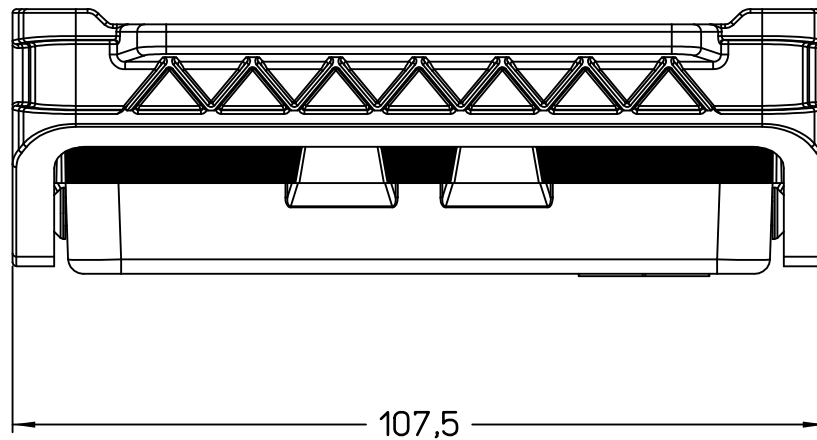

1

2

3

A

A

B

B

Dimensions
in mm

Simplified representation with dimensions without tolerance

Original Size A4

Date 15/11/23

Sign. G. Renna

JPC 16 LG
cover, size "77.27", with 1 Jei-P lever, with loop

Scale
1:1

1

2