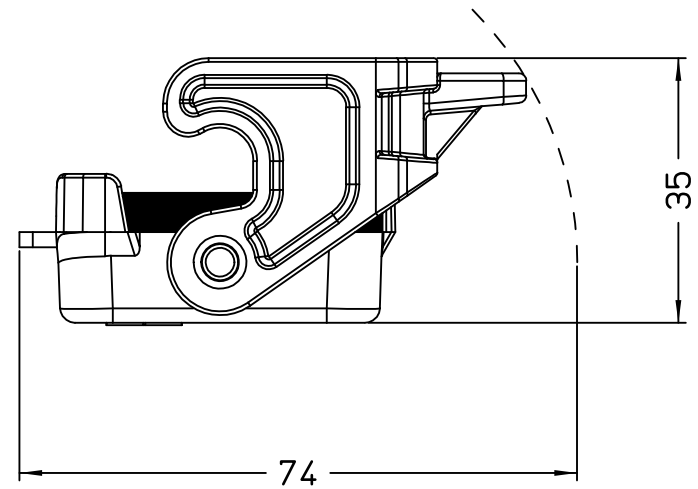

1

2

3

A

A

B

B

Dimensions
in mm

Simplified representation with dimensions without tolerance

Original Size A4

Date 15/11/23

Sign. G. Renna

JPC 16 LG
cover, size "77.27", with 1 Jei-P lever, with loop

Scale
1:1

1

2